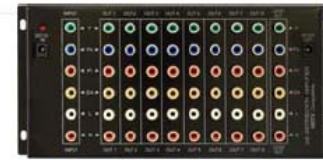

VDA-HDMI4x4UTP

- 4x4 HDMI Video Matrix Switcher**
- IR and RS-232 control Capabilities
 - HDMI to HDMI and UTP
 - Simultaneous Audio and Video Switching

VDA-3120

Video Balun

- Convert Component video & Digital Audio to Cat5
- Transmits 1080i over 50m

VDA-1276

Video Balun

- Convert Component video & Stereo to Cat5
- Transmits up to 50m

VDA-HC1

Video Balun

- HDMI to 2 x Cat5e or 2 x Cat6
- Transmits 1080i over 50m

COMPONENT AV over Cat5e

- **4 zone High Def Audio/ Component Vid & IR**
- Transmitter with loop out function
 - Outputs : 8x RJ45 ports
 - Inputs : YPbPr video input (3x RCA)
 - Coaxial digital audio (DA) input (1x RCA)
 - Stereo audio (L/ R) input (2x RCA)
 - 3x IR emitter input (3.5mm jack)
 - 2x IR link connector (3.5mm jack)
- Receiver:
 - Inputs : 2 x RJ45 ports
 - Outputs : YPbPr video output (3x RCA)
 - Coax digital audio (1x RCA)
 - Stereo audio (2x RCA)
 - 1x IR receiver input (3.5mm jack)
- Kit includes:
 - Distribution hub
 - Receiver
 - Dual band IR receiver
 - Single IR emitter
 - Dual IR emitter
 - Power supply

VDA-C5E

COMPONENT & STEREO

VDA-4

- Audio/Video baseband distribution amplifier
- 1 in 4 out
- Gold plated RCA sockets
- Up to 1080P HDTV compatible
- 12 V DC @ 500mA
- (power supply included)

VDA-9

- Audio/Video baseband distribution amplifier
- 1 in 9 out
- Gold plated RCA sockets
- Up to 1080P HDTV compatible
- 12 V DC @ 500mA
- (power supply included)

COMPOSITE & STEREO

VDA-4SD

- Audio/Video baseband distribution amplifier**
- 1 in 4 out
 - Gold plated RCA sockets
 - 12 V DC @ 500mA
 - (power supply included)

VDA-6SD

- Audio/Video baseband distribution amplifier**
- 1 in 6 out
 - 12 V DC @ 500mA
 - (Power supply included)